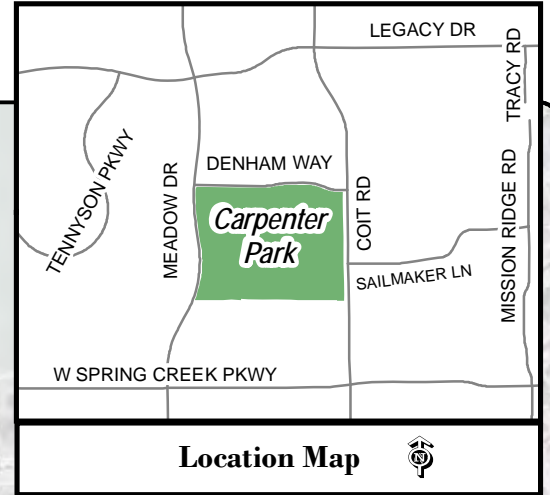

Plano - Labor Day - Soccer 2008

Carpenter Park

6701 Coit Road

c:\Athletics\2008\MXD\Carpenter park Labor Day.mxd TLB 8-12-08

Note: This map is for abstract purposes only. Map is void after Sept. 4, 2008

*Field use by schedule or reservation.